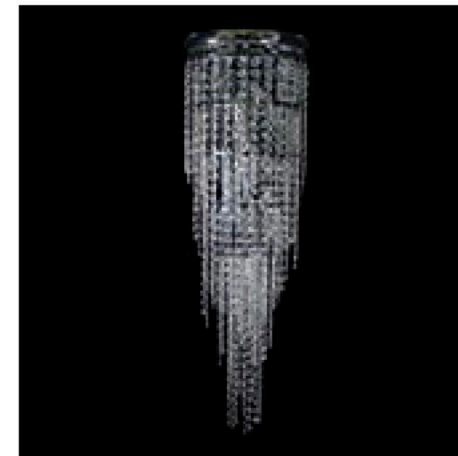

PL4095-30x90-C
Ø 30 cm - H 90 cm
6 x MAX 40W - E14 8 KG